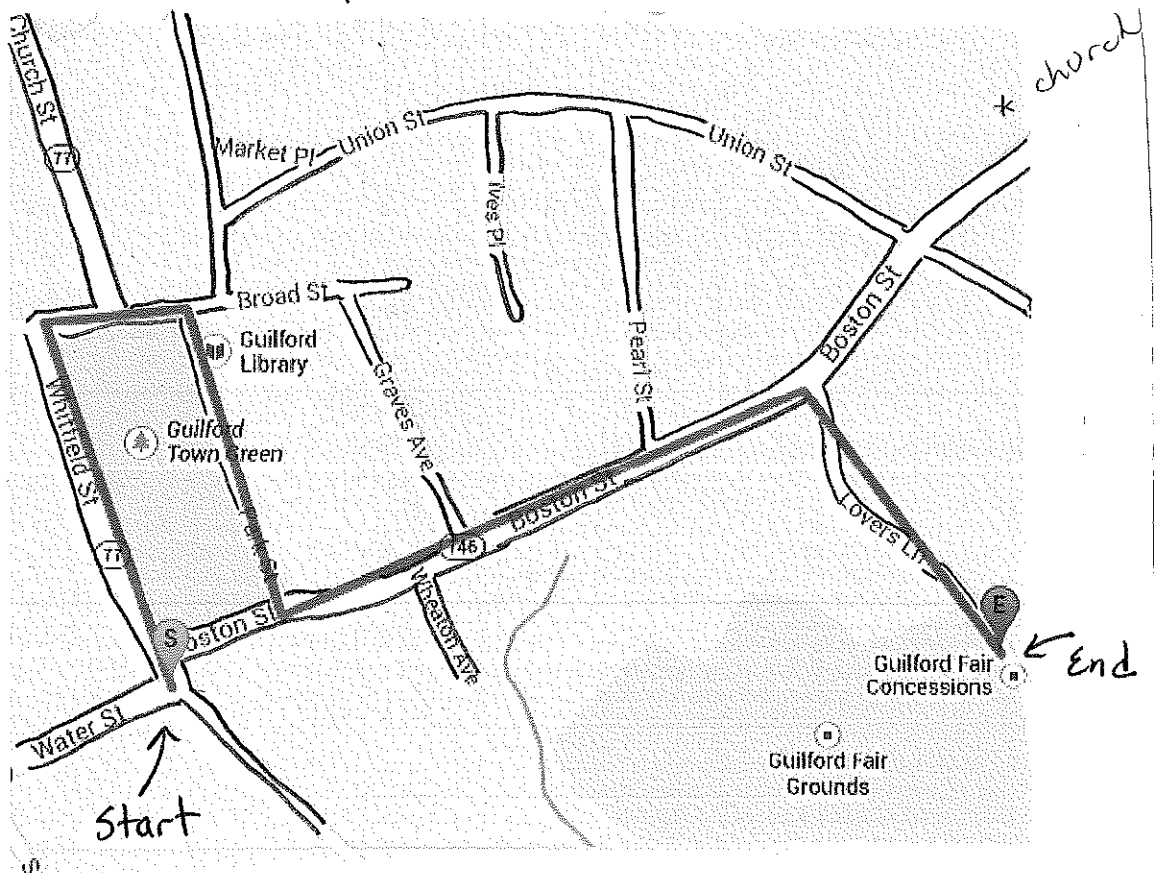

Guilford Citizen's Day Parade

Saturday September

(coinciding with the Guilford Fair)

This is a PAID event. Full Uniform. Arrive at 9:00 a.m. Step-off is 10:00 a.m.

Line-up area is on Whitfield Street, near Page's Hardware. Parade coordinators should be on site to direct you to where DRJA is lining up. The parade loops around the Town green and ends at the fair grounds. Plan to pick up your marcher at the end of the parade route when DRJA is done marching.

Thank you!! Michelle 860-227-5604

- PARADE ROUTE -

*also get additional information at:
guilfordcitizensdayparade.org